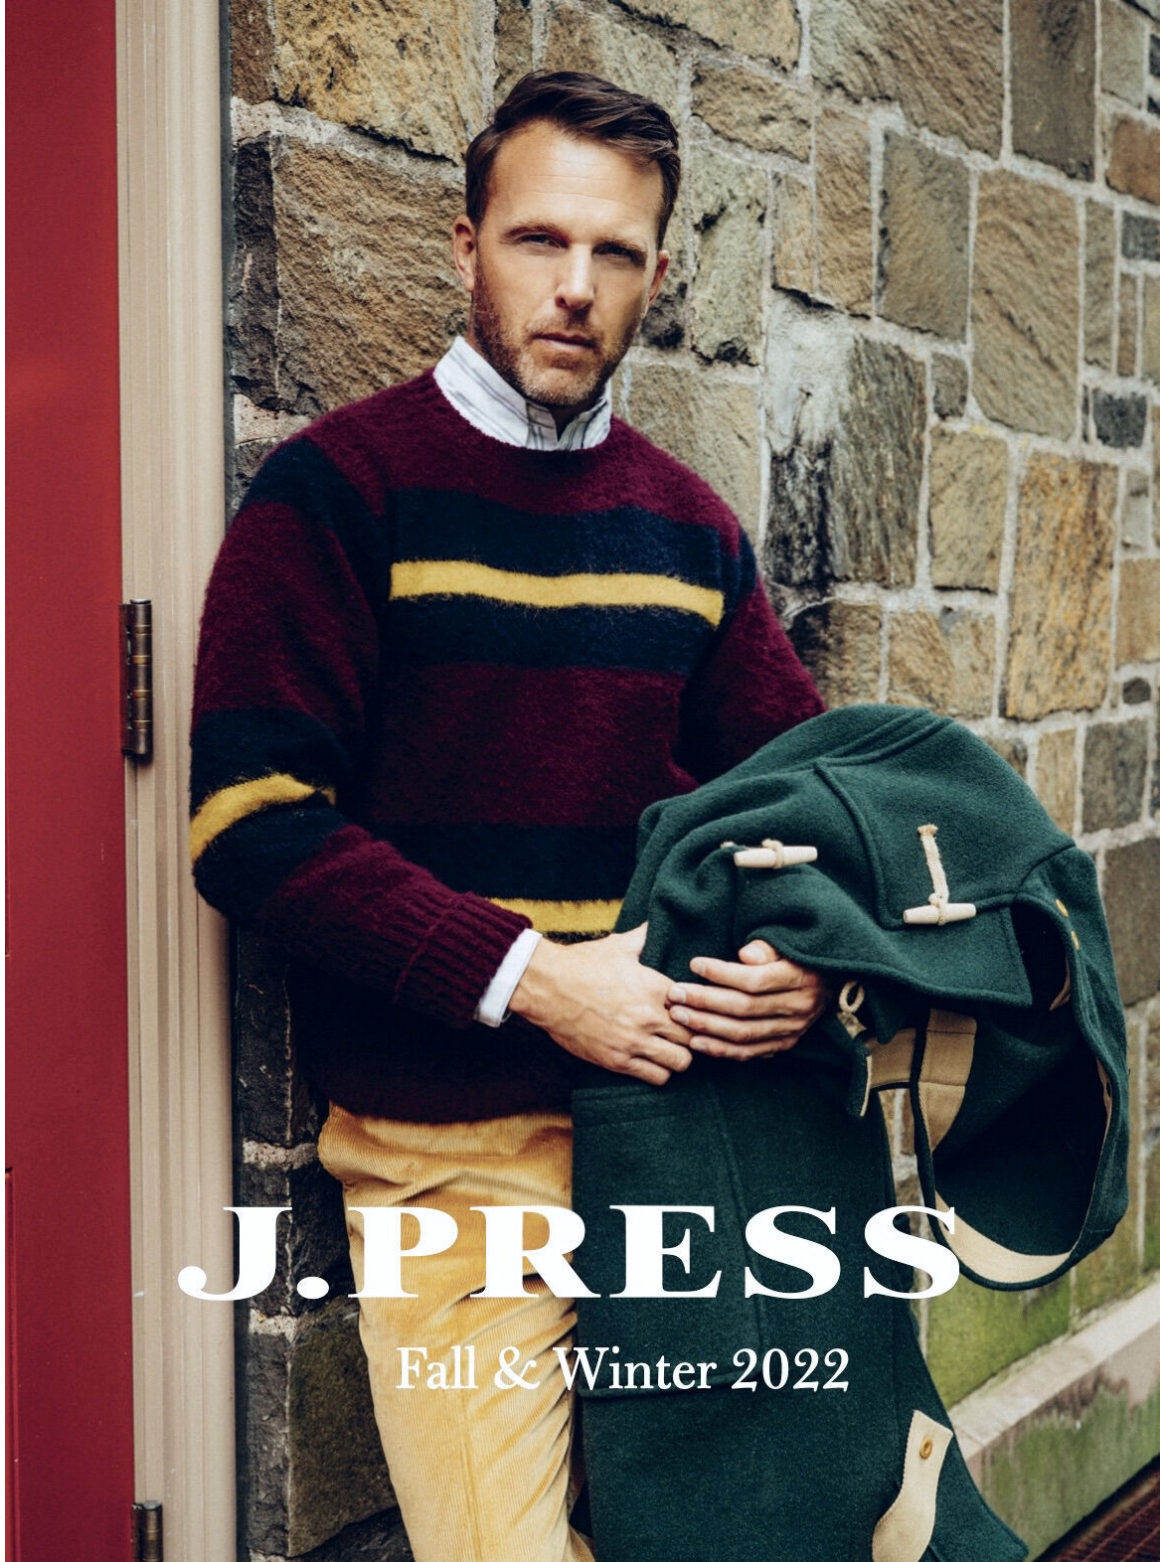

MGM
MODELS

MGM
MODELS

TIM RYAN

height 6'1" · bust 40" · waist 32" · suit 50
shoes size 42 EU/11 US/7.5 UK · hair dark blonde · eyes blue

TIM RYAN

height 6'1" · bust 40" · waist 32" · suit 50
shoes size 42 EU/11 US/7.5 UK · hair dark blonde · eyes blue